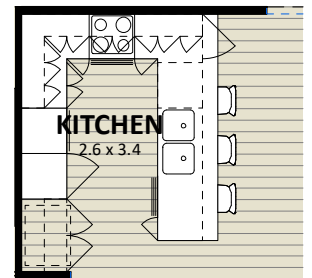

## AREAS

DWELLING GROSS FLOOR AREA:	117.37m <sup>2</sup>
CARPORT AREA:	35.20m <sup>2</sup>
TOTAL DECK AREAS:	17.99m <sup>2</sup>
TOTAL COVERED FLOOR AREA (inc. carport & front deck):	170.56m <sup>2</sup>

alternate kitchen layout